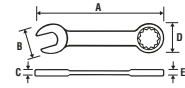

Surface Drive® provides a stronger grip on fasteners.

Access

- Stubby wrench beam allows you access into tight areas that a standard Combination will not

Strength

- Surface Drive®
 - Reduces fastener rounding

Productivity

- Ratcheting Box-End needs as little as 5° to move fastener vs. 30° for standard box end wrenches

Stubby Combination Ratcheting Wrenches - Open Stock

Item #	Description	A	B	C	D	E	Weight (lbs)
9500	3/8" Stubby Combination Ratcheting Wrench	3.701	0.822	0.220	0.750	0.287	0.079
9501	7/16" Stubby Combination Ratcheting Wrench	4.016	0.905	0.236	0.811	0.303	0.914
9502	1/2" Stubby Combination Ratcheting Wrench	4.213	1.069	0.264	0.930	0.339	1.347
9503	9/16" Stubby Combination Ratcheting Wrench	4.488	1.152	0.280	1.020	0.354	1.598
9504	5/8" Stubby Combination Ratcheting Wrench	4.803	1.316	0.303	1.130	0.390	0.214
9505	11/16" Stubby Combination Ratcheting Wrench	4.961	1.399	0.319	1.201	0.406	0.233
9506	3/4" Stubby Combination Ratcheting Wrench	5.433	1.563	0.358	1.278	0.441	0.310
9510	10 mm Stubby Combination Ratcheting Wrench	3.701	0.822	0.220	0.750	0.287	0.073
9511	11 mm Stubby Combination Ratcheting Wrench	4.016	0.905	0.236	0.811	0.303	0.099
9512	12 mm Stubby Combination Ratcheting Wrench	4.134	0.988	0.240	0.855	0.323	0.115
9513	13 mm Stubby Combination Ratcheting Wrench	4.213	1.069	0.264	0.930	0.339	0.128
9514	14 mm Stubby Combination Ratcheting Wrench	4.488	1.152	0.280	1.020	0.354	0.158
9515	15 mm Stubby Combination Ratcheting Wrench	4.646	1.233	0.291	1.070	0.370	0.192
9516	16 mm Stubby Combination Ratcheting Wrench	4.803	1.316	0.303	1.130	0.390	0.207
9517	17 mm Stubby Combination Ratcheting Wrench	4.961	1.399	0.319	1.201	0.406	0.244
9518	18 mm Stubby Combination Ratcheting Wrench	5.118	1.480	0.335	1.239	0.421	0.282
9519	19 mm Stubby Combination Ratcheting Wrench	5.433	1.563	0.358	1.278	0.441	0.316